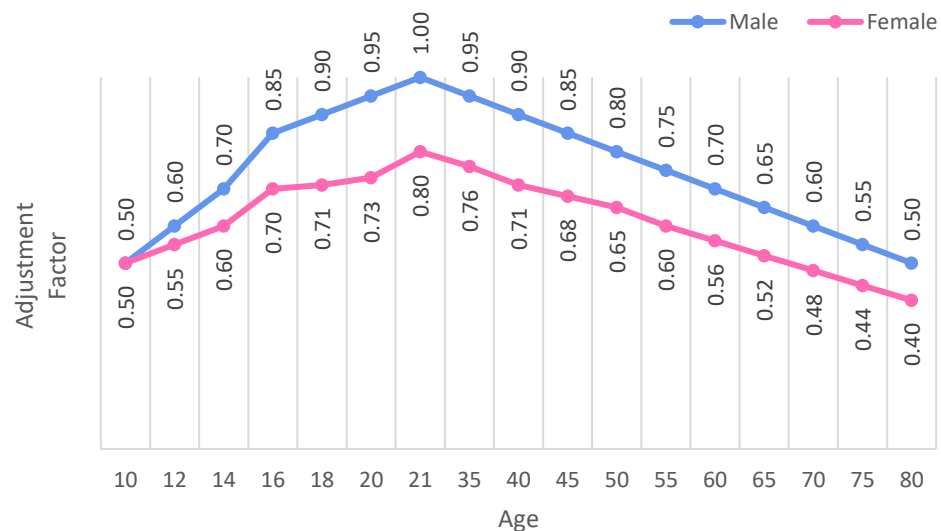

Wednesday Evening Events | Scoring System

The WEE series puts every competitor on an equal footing with respect to age and gender. With the exception of M21, your race time is reduced by a factor which aims to create a level playing field. A W70, after their adjustment is applied, may well have a better time than an M21.

Each WEE series runs for one month. As well as competing in individual races you are part of the WEE series league. Your best three performances across a series are aggregated to give you a league position.

Officials' league positions are protected. If you are officiating as a planner or organiser you are allocated a performance for that event equal to your best performance of any other race you competed in during the series.

Example:

- M21 finishes in 25:00 minutes
- W70 finishes in 50:00 minutes
- W70 time is multiplied by 0.48
- W70 adjusted time is 24:00 minutes

the result is that W70 beats M21 and that is the spirit of the WEE!

Your race time is reduced by multiplying it by the adjustment factor for your age and gender